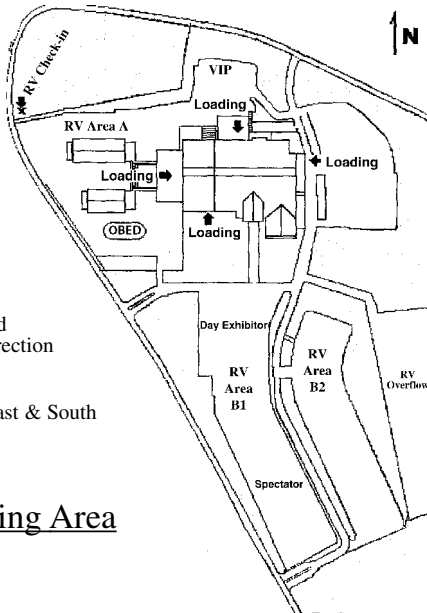

RVs Arriving Prior will be placed in Over Flow Parking.

ALL RVs Are to Check-in at RV Reservations located at the covered West Entrance upon Arrival for direction and assistance in parking.

Handicapped Parking located at East & South Side of Arena.