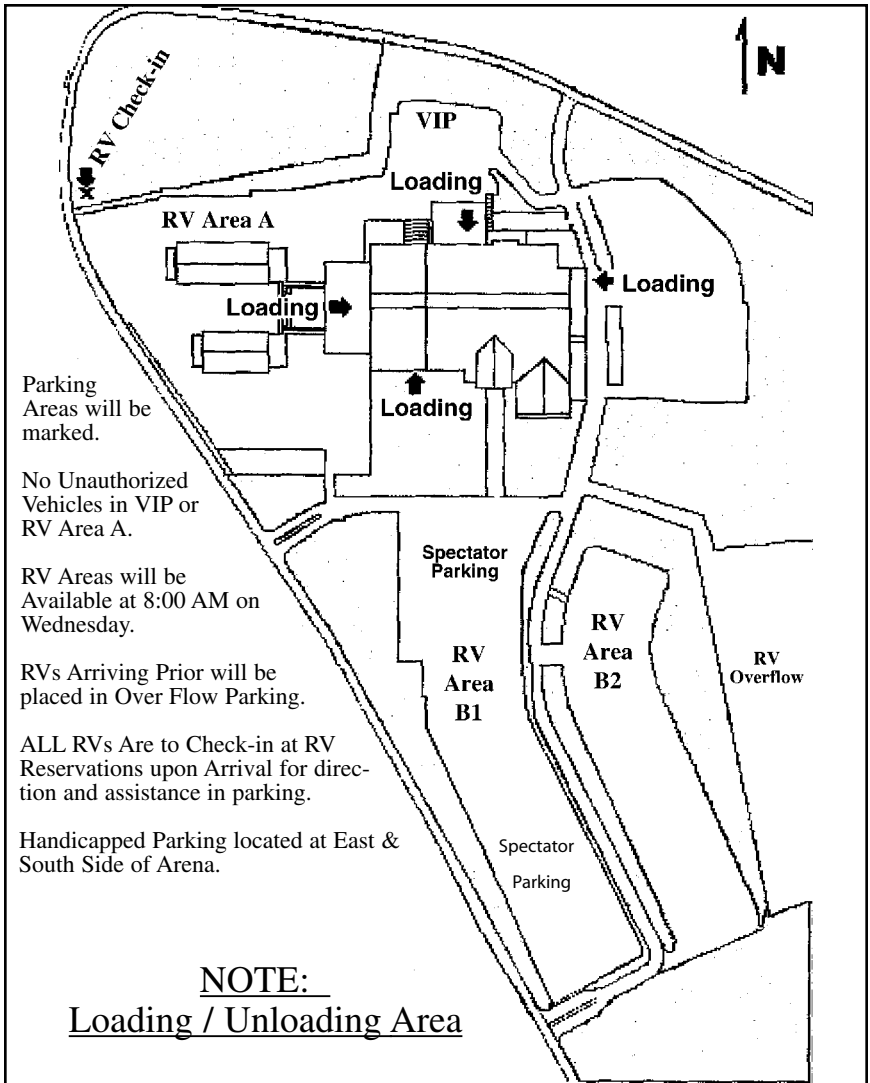

***RV PARKING AREA CLOSED 11:00 PM to 6:00 AM - DAILY
CAMPERS CORNER WILL BE ON THE GROUNDS FOR SERVICE,
SUPPLIES & SALES FOR ALL YOUR RV NEEDS**

JUDGING PROGRAM BY ALPHABETICAL ORDER

BREED	THR		FRI		SAT		SUN	
	RING	TIME	RING	TIME	RING	TIME	RING	TIME
AFGHAN	2	2:20 pm	2	1:55 pm	10	11:10 am	10	10:30 am
AKITA	1	12:35 pm	1	10:30 am	7	9:00 am	7	12:45 pm
ALAS MAL	1	9:15 am	1	9:05 am	7	9:00 am	7	2:05 pm
AM STAFF	12	8:00 am	11	8:00 am	11	11:50 am	11	8:00 am
AMER ENGC00NHND			2	1:55 pm	5	10:25 am	9	11:05 am
AUST SHEP	3	9:00 am	3	10:30 am	3	10:25 am	1	11:25 am
AUSTR CATTD0G	3	1:05 pm	8	8:00 am	3	9:25 am	1	9:15 am
AUSTR TERR			11	12:25 pm			11	2:20 pm
B & T COONHND	2	1:15 pm	2	9:00 am	2	12:45 pm	2	9:00 am
BASENJI	2	9:30 am	2	12:45 pm	2	10:10 am	2	12:50 pm
BASSET	2	1:15 pm	2	9:00 am	2	12:45 pm	2	9:00 am
BEAGLE-13 IN	2	9:30 am	2	12:45 pm	2	10:10 am	2	12:50 pm
BEAGLE-15 IN	2	9:30 am	2	11:20 am	2	8:30 am	2	10:20 am
BEARD COLL	3	11:35 am	8	1:10 pm	3	10:25 am	10	10:30 am
BEDLINGTON	11	12:55 pm	11	1:25 pm	11	1:10 pm	11	2:20 pm
BEL MAL			8	1:10 pm	3	10:25 am	1	1:20 pm
BEL SHP	3	11:35 am	1	12:55 pm	4	10:25 am	7	10:25 am
BEL TERV	3	8:00 am	8	1:10 pm	4	10:25 am	6	11:15 am
BERNS MTN	1	8:00 am	1	9:05 am	1	9:40 am	1	9:15 am
BICHON	9	12:45 pm	7	10:50 am	1	2:00 pm	4	10:30 am
BLACK RUSS	1	10:40 am	3	9:10 am	7	12:45 pm	5	11:20 am
BLOODHND	2	10:30 am	2	8:00 am	2	1:45 pm	2	9:00 am
BLUETICK	2	1:15 pm	2	1:55 pm	2	12:45 pm	2	2:00 pm
BORDER COLL	3	8:00 am	8	1:10 pm	6	10:00 am	7	12:45 pm
BORDER TERR	11	8:00 am	11	11:40 am	13	8:00 am	11	9:15 am
BORZOI	2	2:20 pm	2	10:10 am	2	1:45 pm	10	9:15 am
BOSTON TERR	9	8:00 am	7	8:00 am	2	10:10 am	4	8:00 am
BOUV DES FLAN	3	11:35 am	8	1:10 pm	3	10:25 am	10	11:30 am
BOXER	5	8:00 am	9	8:00 am	8	8:35 am	5	8:00 am
BRIARD	3	1:05 pm	8	1:10 pm	3	10:25 am	1	1:20 pm
BRITTANY	7	9:20 am	6	12:40 pm	5	9:20 am	9	9:55 am
BRUSS GRIF	13	9:05 am	12	11:05 am	11	11:00 am	12	1:10 pm
BULL TER COLOR	11	12:55 pm	11	8:00 am	11	11:50 am	11	8:00 am
BULLDOG	9	9:00 am	7	9:10 am	10	9:00 am	3	8:00 am
BULLMASTIFF	1	8:00 am	9	10:05 am	1	9:40 am	1	8:00 am
CAIRN TERR	11	8:00 am	11	9:00 am	13	8:55 am	11	10:25 am
CANAAN	3	8:00 am	8	8:00 am	4	9:00 am	1	9:15 am
CARD WELSH CORG	3	10:10 am	8	9:50 am	7	10:00 am	1	9:15 am
CARD WELSH CORG			8	10:25 am	7	10:40 am		
CAV KING CH	11	9:00 am	12	8:00 am	12	10:25 am	13	12:20 pm
CHES BAY RET	7	9:20 am	5	9:20 am	5	9:20 am	9	9:55 am
CHIHUA LONG	13	8:00 am	12	1:25 pm	11	8:00 am	12	8:35 am
CHIHUA SMOOTH	13	8:00 am	12	1:25 pm	11	8:00 am	12	10:05 am
CHIN CREST	13	9:05 am	12	9:50 am	12	11:35 am	12	10:05 am
CHIN SHAR-PEI	9	10:20 am	7	10:50 am	4	9:00 am	4	9:15 am
CHOW	9	10:20 am	7	1:15 pm	4	9:00 am	3	8:00 am
CHOW			7	1:30 pm				
CKR SPN ASCOB	7	11:45 am	5	1:10 pm	9	12:55 pm	8	11:25 am
CLUMBER SPN	7	10:35 am	5	1:10 pm	9	9:20 am	8	10:05 am
COLL ROUGH	1	1:50 pm	1	12:55 pm	1	12:40 pm	1	1:20 pm
COLL SMOOTH	1	12:35 pm	1	8:00 am	1	8:00 am	1	8:00 am
CURLY COAT RET	7	1:00 pm	5	1:10 pm	5	12:50 pm	9	11:05 am
DACH LONG	2	8:00 am	2	12:45 pm	2	8:30 am	2	11:25 am
DACH SMOOTH	2	10:30 am	2	10:10 am	2	10:10 am	2	12:50 pm
DACH WIRE	2	9:30 am	2	12:45 pm	2	10:10 am	2	10:20 am
DALMATIAN	2	1:15 pm	7	10:50 am	5	12:50 pm	3	10:40 am
DANDIE DIN	11	10:00 am	11	1:25 pm	11	1:10 pm	11	10:25 am
DOBERMAN	5	10:15 am	9	12:35 pm	8	12:40 pm	5	9:35 am
DOGUES DE BOR					7	12:45 pm	5	12:30 pm
ENG FOXHND	2	1:15 pm	2	1:55 pm	4	10:25 am	2	2:00 pm