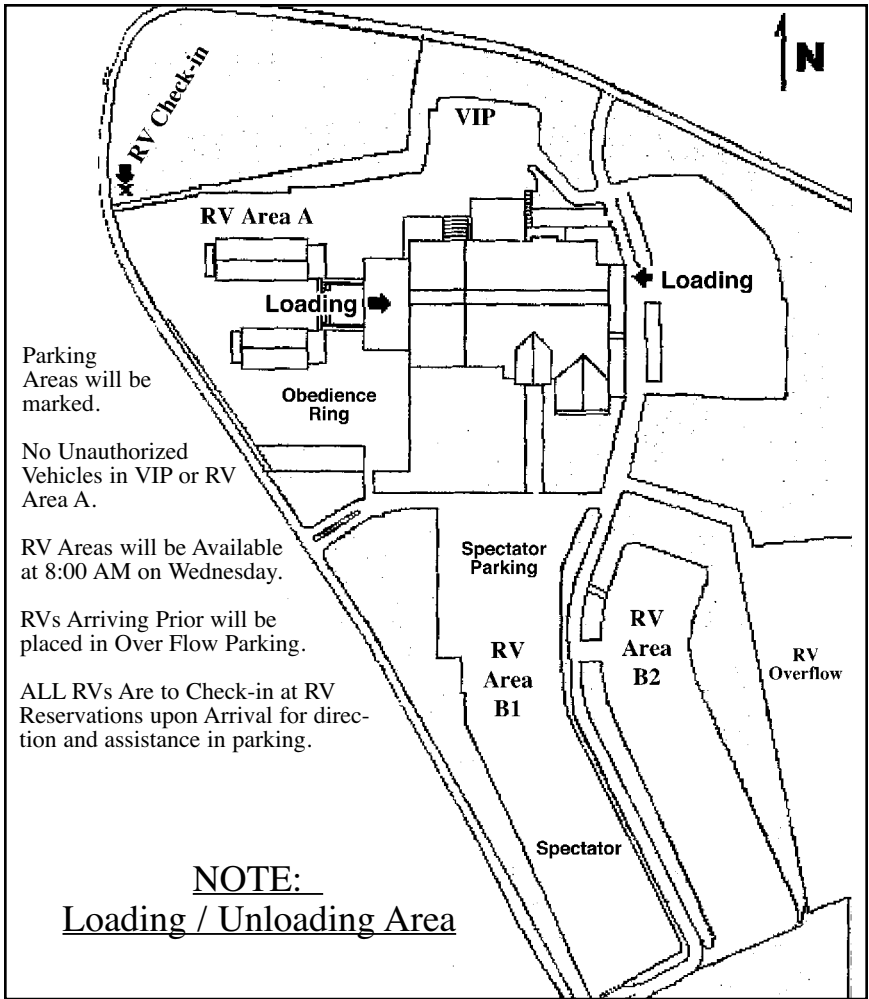

**THESE SHOWS ARE BEING HELD UNDER
AMERICAN KENNEL CLUB
RULES AND REGULATIONS**

JACK ONOFRIO DOG SHOWS, L.L.C.

***RV PARKING AREA CLOSED 11:00 PM to 6:00 AM - DAILY**

OBEDIENCE CONTACT INFORMATION

DOBERMAN PINSCHER CLUB OF NASHVILLE, INC.